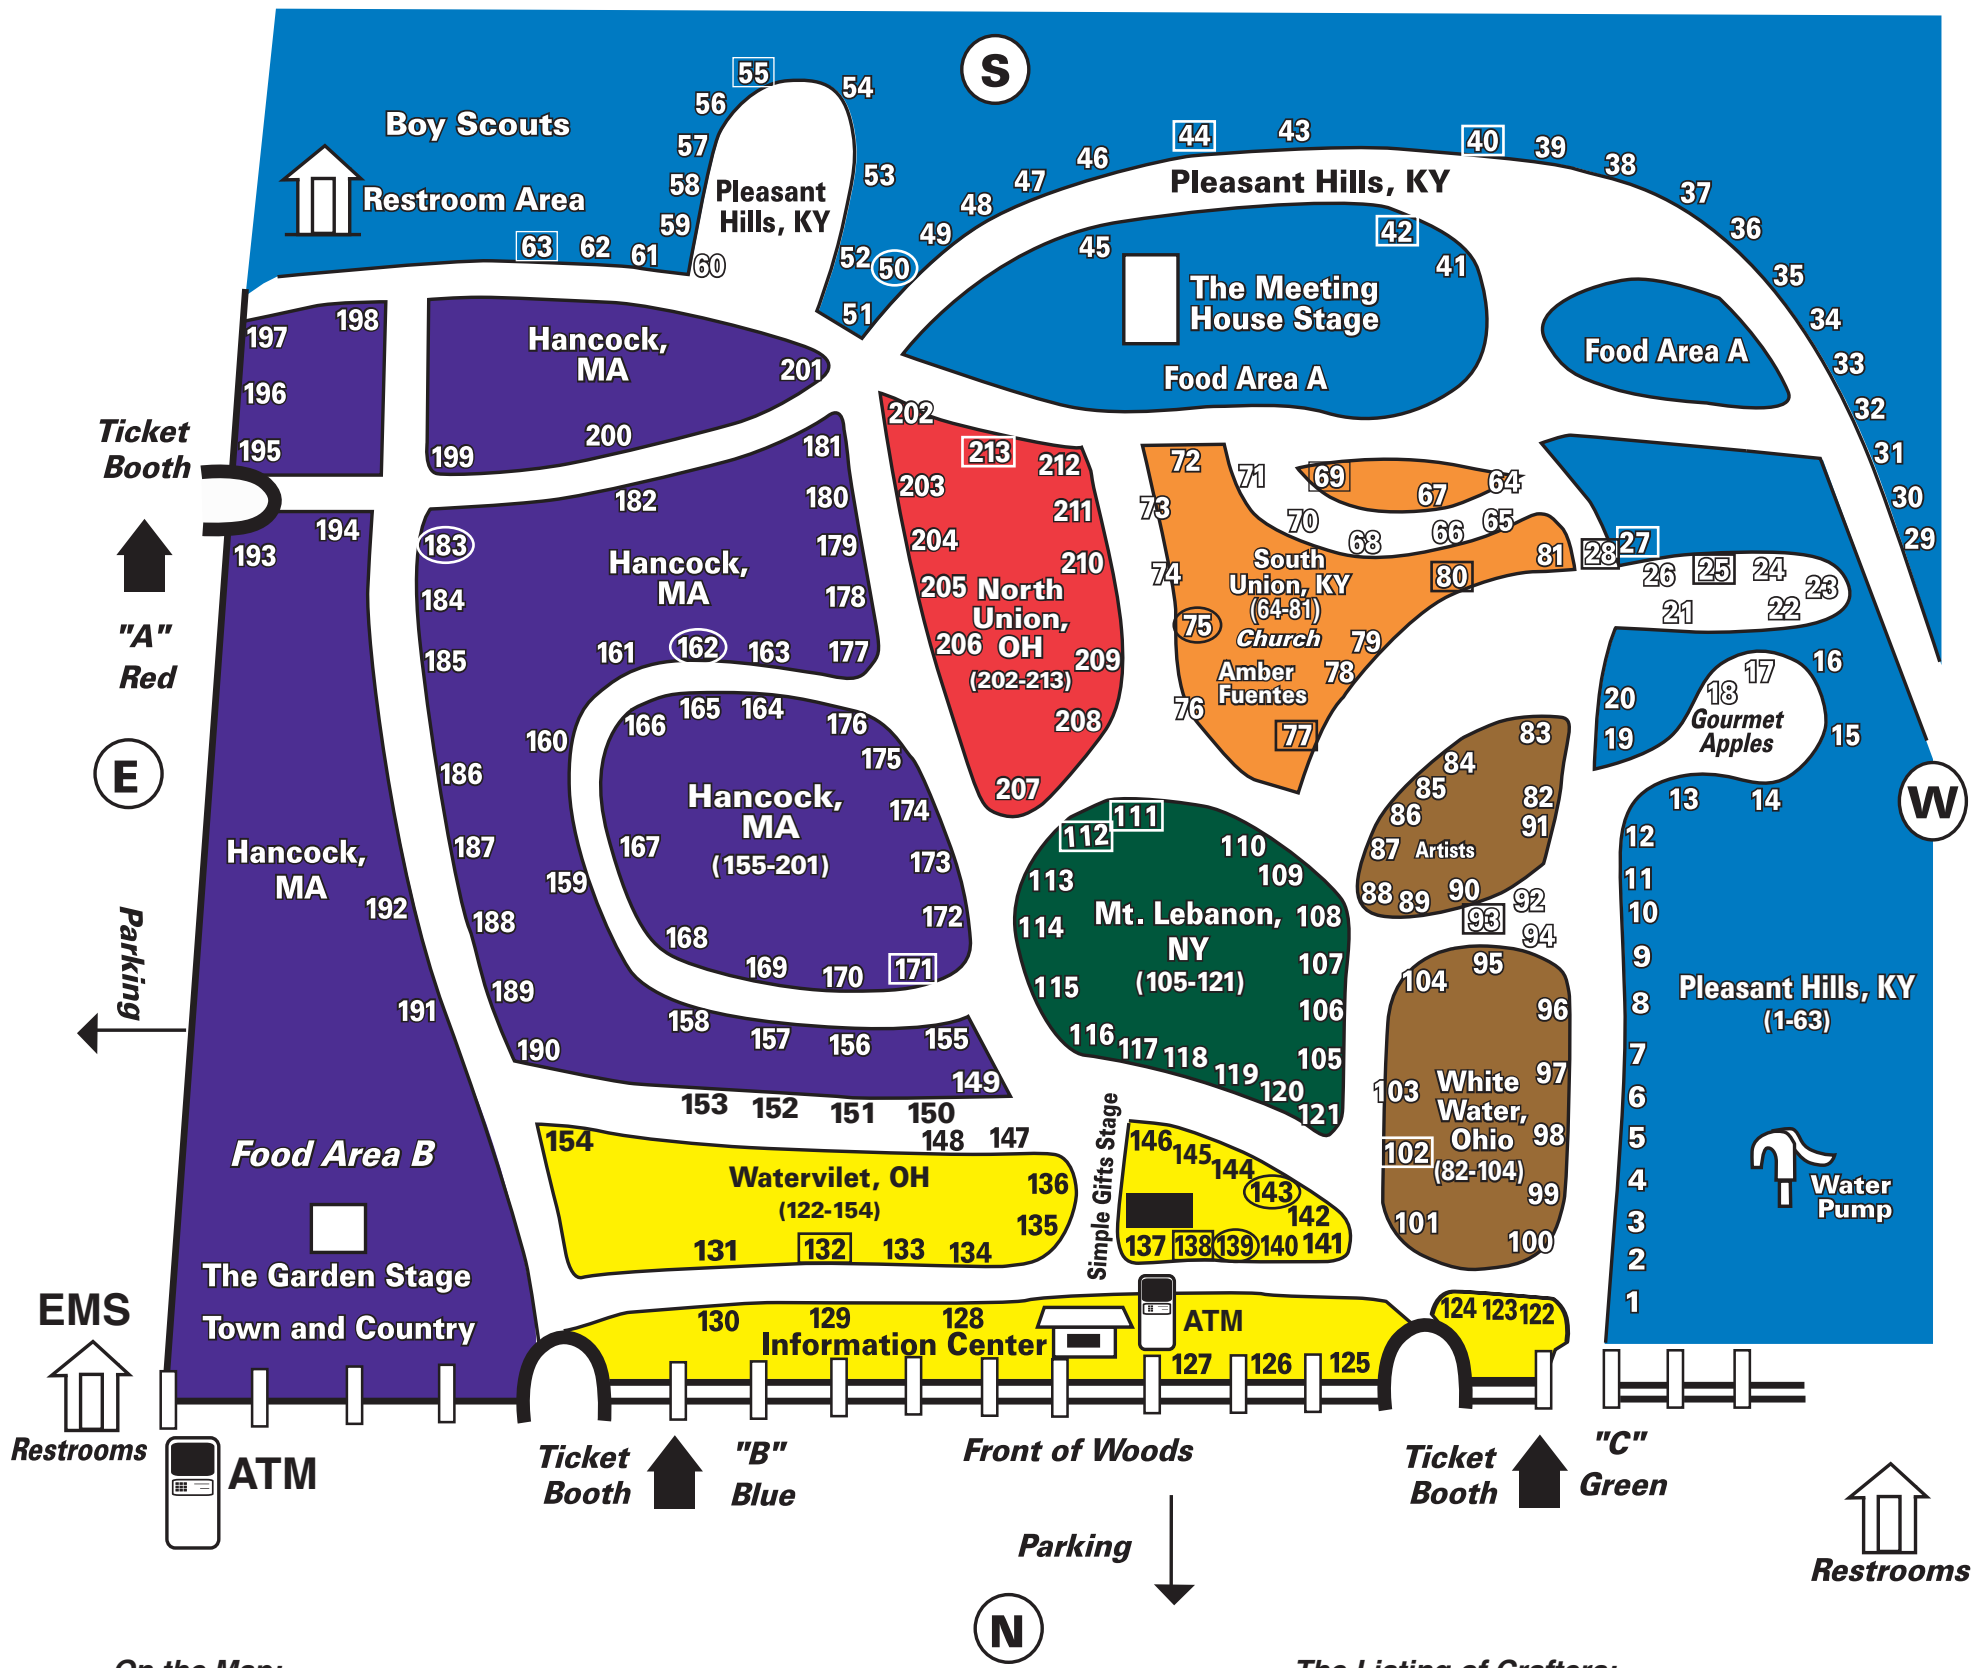

FESTIVAL GUIDE

SHAKER VILLAGES

On the Map:
 ○ Oval Around Booth Number, Designates Featured Crafter Story.

The Listing of Crafters:
 □ Box Around Booth Number, Designates New Crafter.