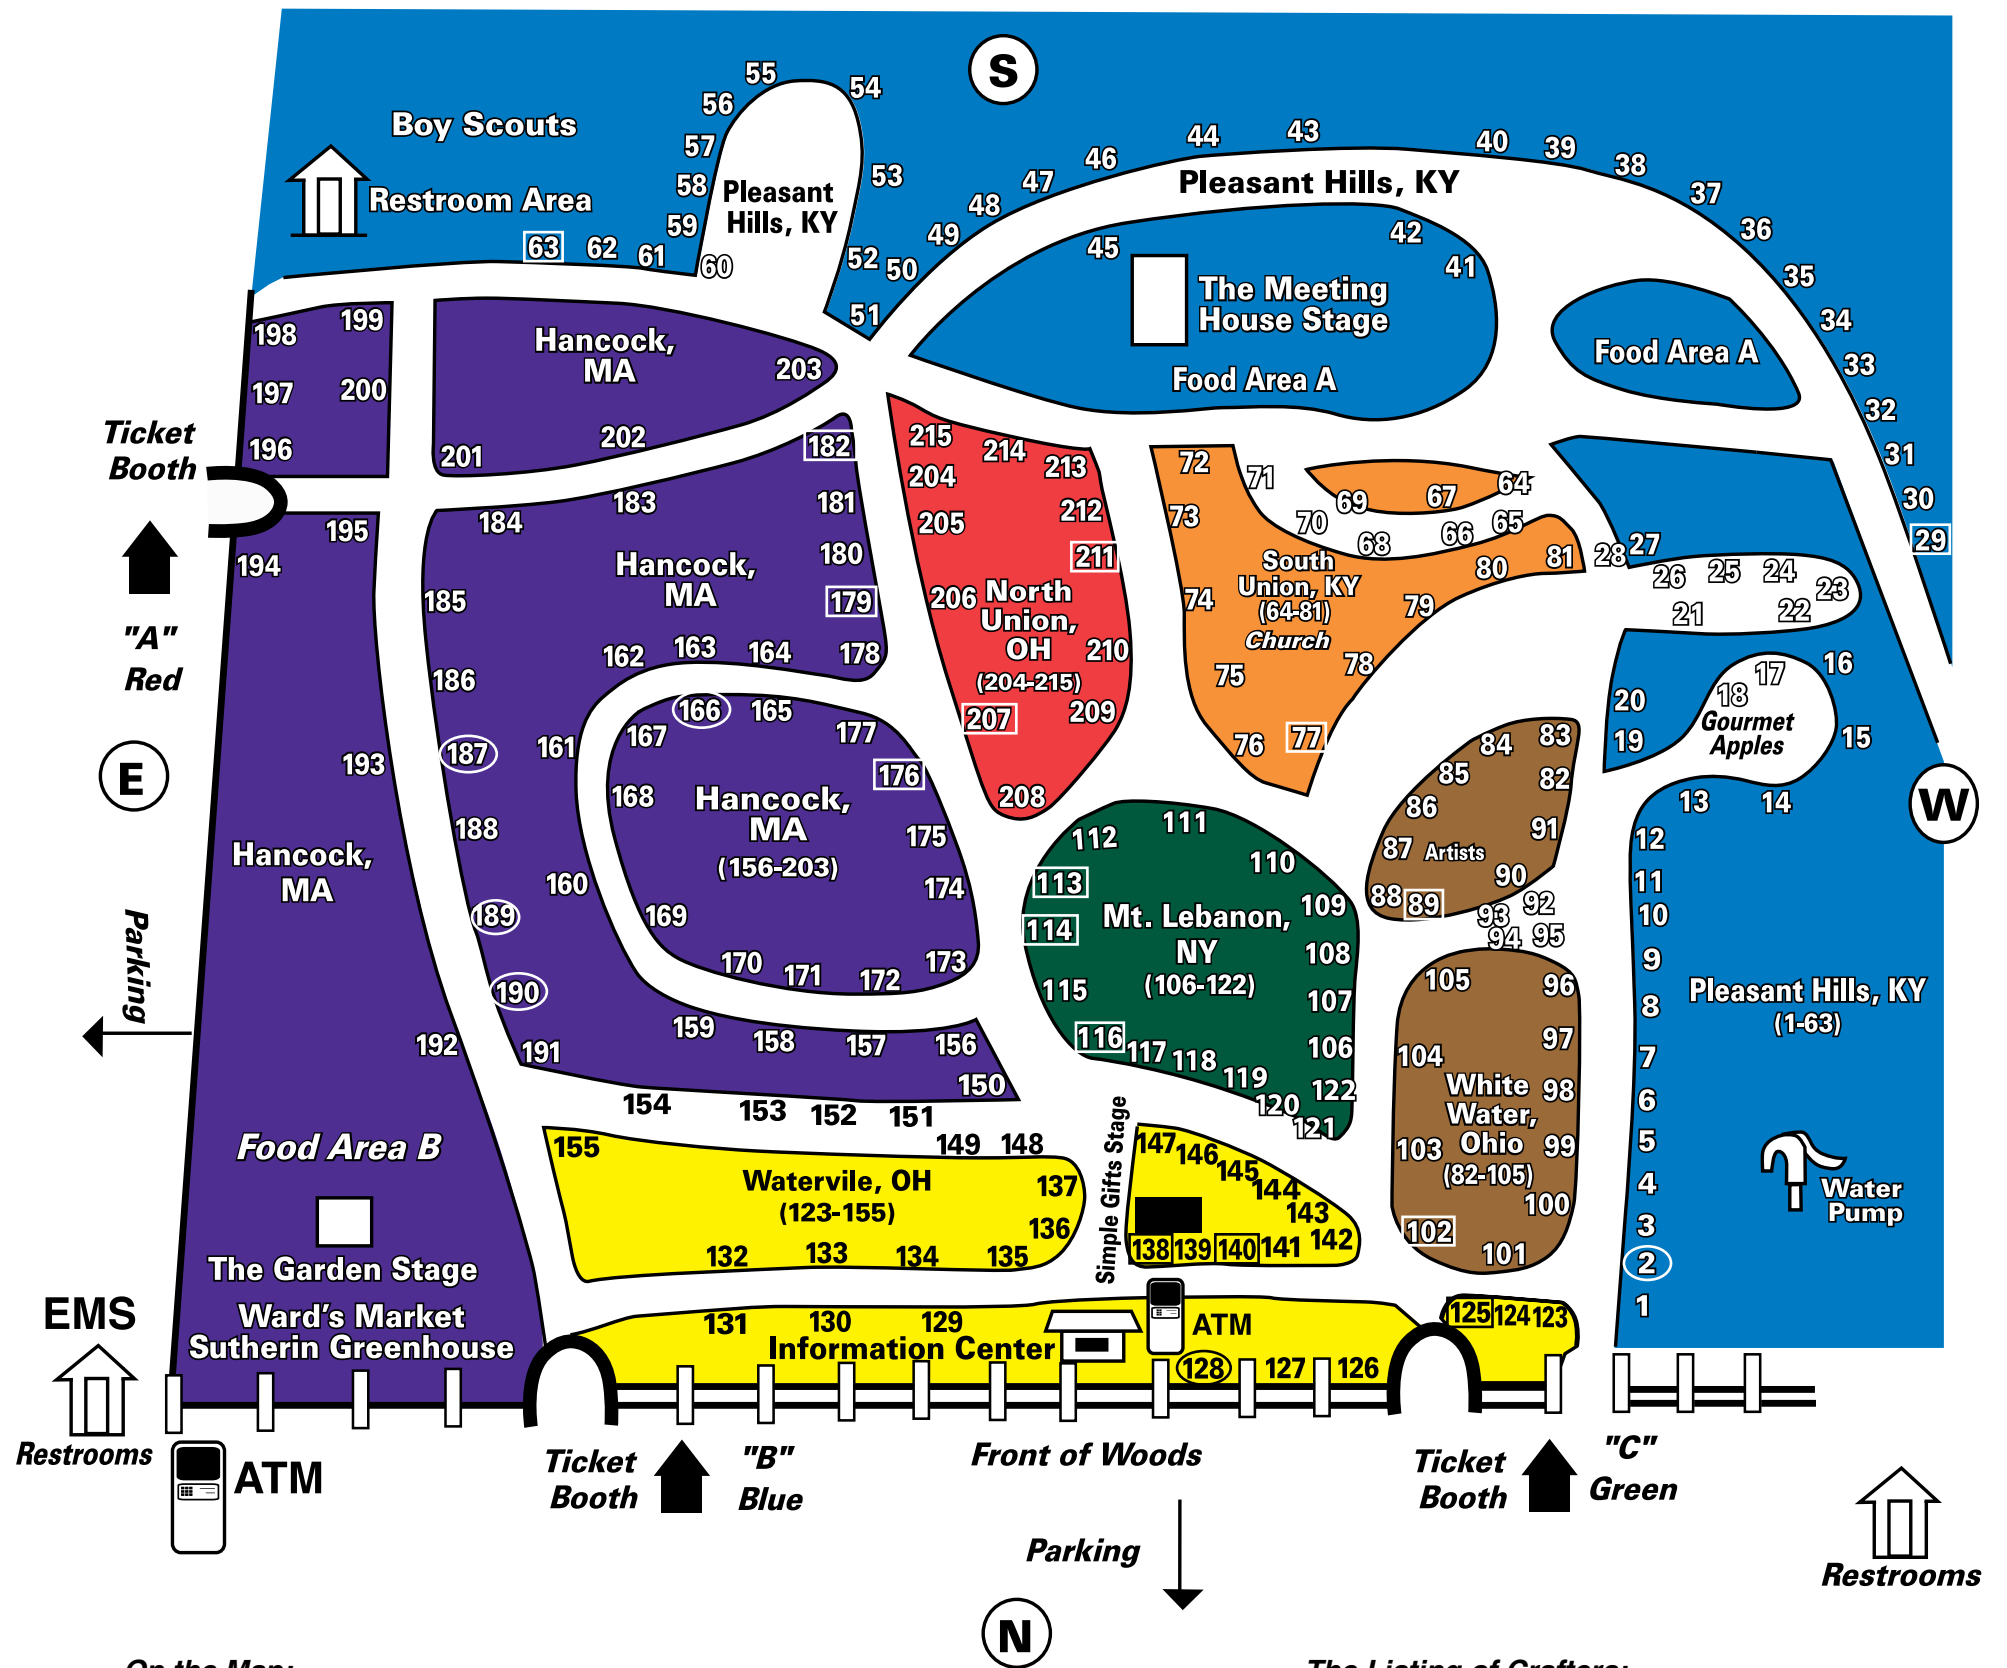

FESTIVAL GUIDE

SHAKER VILLAGES

On the Map:
 ○ Oval Around Booth Number, Designates Featured Crafter Story.

The Listing of Crafters:
 □ Box Around Booth Number, Designates New Crafter.